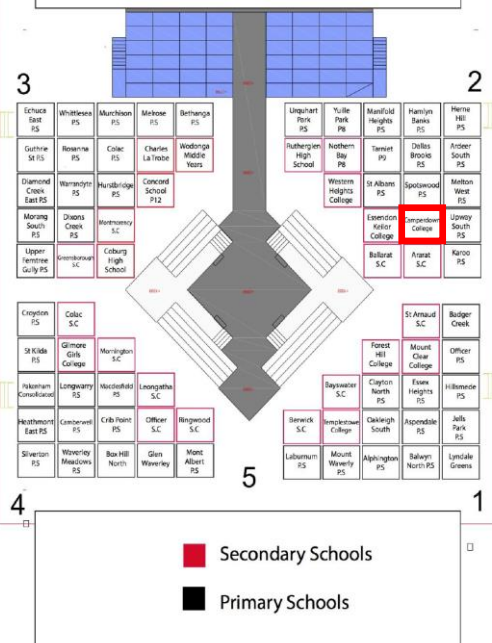

Mass Quad Floor Plan V1

SATURDAY 16 SEPTEMBER 2017

Hisense Arena, Melbourne Park 1pm & 6.30pm

education.vic.gov.au/spectacular | [facebook.com/performingartsunit](https://www.facebook.com/performingartsunit)